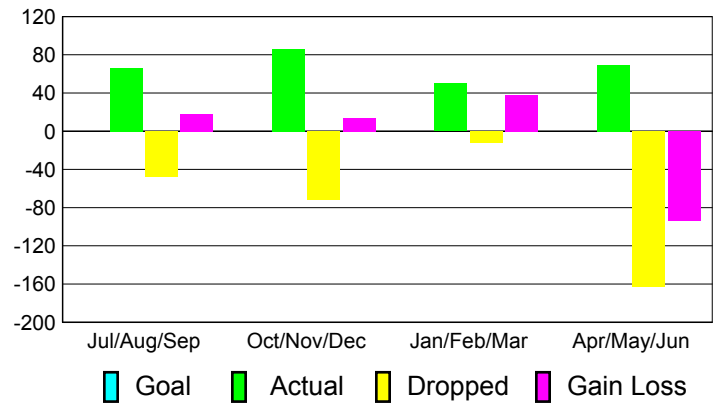

Membership Results 2010-2011

Goal, New, Dropped, Gain/Loss

Comparison of Membership Gain/Loss

Current Year Compared to the Previous Year