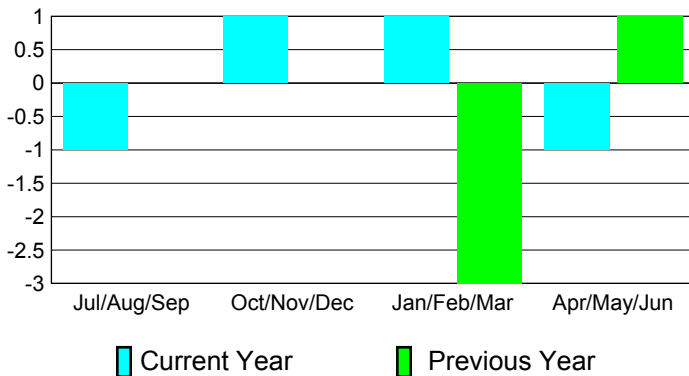

2010-2011 GMT Reports for District (or Undistricted) **District 301D2**

GMT: **Doctor DATUK K NAGARATN**, Location: **PHILIPPINES**

GMT CA: **5**

CLUBS

Club Results
2010-2011

Clubs
2009-2010

Month	New Club Goal	Actual New Clubs	Actual Dropped Clubs	Gain/Loss of Clubs	Gain/Loss of Clubs
Jul/Aug/Sep	0	1	-2	-1	0
Oct/Nov/Dec	0	2	-1	1	0
Jan/Feb/Mar	0	1	0	1	-3
Apr/May/June	0	1	-2	-1	1
Totals	0	5	-5	0	-2

Club Results 2010-2011

Goal, New, Dropped, Gain/Loss

Comparison of Club Gain/Loss

Current Year Compared to the Previous Year

YTD Status Quo Clubs 2010-2011

Status Quo Clubs Compared to Status Quo Members

MEMBERSHIP