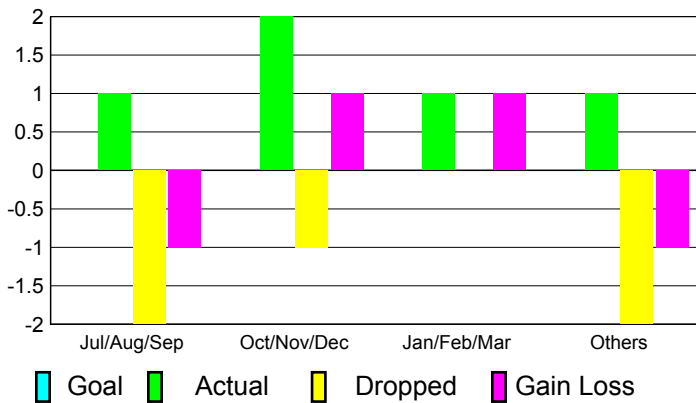

2010-2011 GMT Reports for District (or Undistricted) **District 301D2**

GMT: **Doctor DATUK K NAGARATN**, Location: **PHILIPPINES**

GMT CA: **5**

CLUBS

Club Results
2010-2011

Clubs
2009-2010

Month	New Club Goal	Actual New Clubs	Actual Dropped Clubs	Gain/Loss of Clubs	Gain/Loss of Clubs
Jul/Aug/Sep	0	1	-2	-1	0
Oct/Nov/Dec	0	2	-1	1	0
Jan/Feb/Mar	0	1	0	1	-3
Apr/May/June	0	1	-2	-1	1
Totals	0	5	-5	0	-2

Club Results 2010-2011

Goal, New, Dropped, Gain/Loss

Comparison of Club Gain/Loss

Current Year Compared to the Previous Year

YTD Status Quo Clubs 2010-2011

Status Quo Clubs Compared to Status Quo Members

MEMBERSHIP

Membership Results
2010-2011

Membership
2009-2010

Month	Net Memb Goal	Actual New Memb	Actual Dropped Memb	Gain/Loss of Memb	Gain/Loss of Memb
Jul/Aug/Sep	0	66	-48	18	-20
Oct/Nov/Dec	0	86	-72	14	-63
Jan/Feb/Mar	0	50	-12	38	-69
Apr/May/June	0	69	-163	-94	-71
Totals	0	271	-295	-24	-223