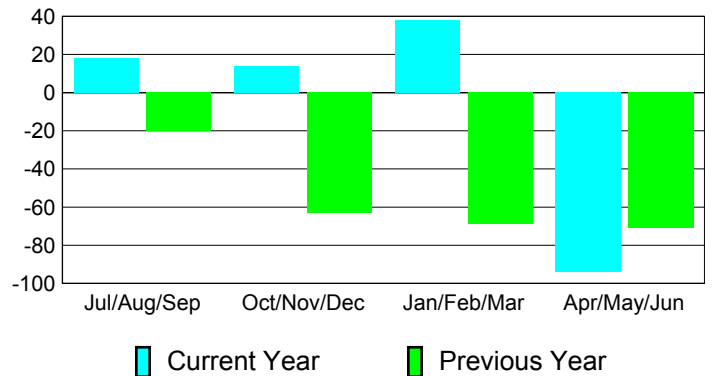

Membership Results
2010-2011

Membership
2009-2010

Month	Net Memb Goal	Actual New Memb	Actual Dropped Memb	Gain/Loss of Memb	Gain/Loss of Memb
Jul/Aug/Sep	0	66	-48	18	-20
Oct/Nov/Dec	0	86	-72	14	-63
Jan/Feb/Mar	0	50	-12	38	-69
Apr/May/June	0	69	-163	-94	-71
Totals	0	271	-295	-24	-223

Membership Results 2010-2011

Goal, New, Dropped, Gain/Loss

Comparison of Membership Gain/Loss

Current Year Compared to the Previous Year

Gender Comparison 2010-2011

Jul/Aug/Sep

Oct/Nov/Dec

Jan/Feb/Mar